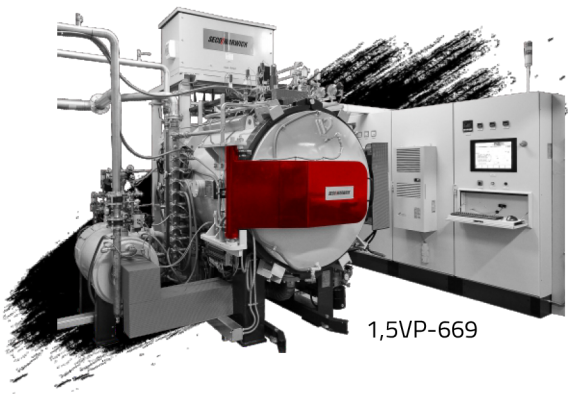

# BLACK FRIDAY

Useful dimensions (W x H x L)	<b>900x900x1200 mm</b>
Maximum load gross weight	<b>1500 kg</b>
Thermal insulation	<b>graphite</b>
Ultimate vacuum	<b>1x10<sup>-2</sup> mbar</b>
Max. quenching pressure	<b>15 bar abs.</b>
Scope of supply	<b>Furnace, control cabinet</b>
<b>Ready for shipment</b>	<b>FIRST UNIT SOLD</b>

Useful dimensions (W x H x L)	<b>600x600x900 mm</b>
Maximum load gross weight	<b>800 kg</b>
Thermal insulation	<b>graphite</b>
Ultimate vacuum	<b>1x10<sup>-2</sup> mbar</b>
Max. quenching pressure	<b>15 bar abs.</b>
Scope of supply	<b>Furnace, control cabinet</b>
<b>Ready to shipment</b>	<b>OCTOBER 2022</b>

Useful dimensions (W x H x L)	<b>400x400x600 mm</b>
Maximum load gross weight	<b>200 kg</b>
Thermal insulation	<b>graphite</b>
Ultimate vacuum	<b>1x10<sup>-2</sup> mbar</b>
Max. quenching pressure	<b>15 bar abs.</b>
Scope of supply	<b>Furnace, control cabinet</b>
<b>Ready to shipment</b>	<b>OCTOBER 2022</b>

# BLACK

FRIDAY

Useful dimensions (W x H x L)	<b>900x800x1500 mm</b>
Maximum load gross weight	<b>1200 kg</b>
Thermal insulation	<b>graphite</b>
Ultimate vacuum	<b>1x10<sup>-5</sup> mbar</b>
Max. quenching pressure	<b>6 bar abs.</b>
Scope of supply	<b>Furnace, control cabinet</b>
<b>Ready to shipment</b>	<b>~2 WEEKS</b>