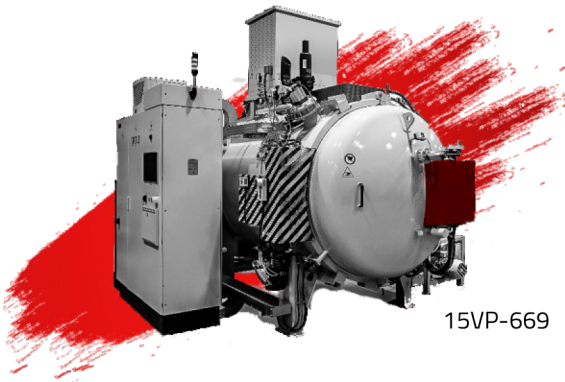

# BLACK FRIDAY

Useful dimensions (W x H x L)	<b>900x900x1200 mm</b>
Maximum load gross weight	<b>1500 kg</b>
Thermal insulation	<b>graphite</b>
Ultimate vacuum	<b>1x10<sup>-2</sup> mbar</b>
Max. quenching pressure	<b>15 bar abs.</b>
Scope of supply	<b>Furnace, control cabinet</b>
<b>Ready for shipment</b>	<b>FIRST UNIT SOLD</b>