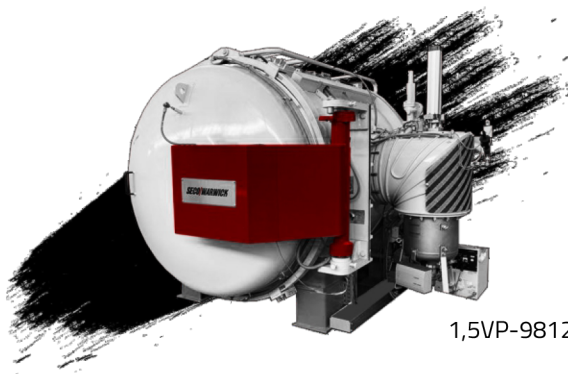

# BLACK FRIDAY

Useful dimensions (W x H x L)	<b>900x900x1200 mm</b>
Maximum load gross weight	<b>1500 kg</b>
Thermal insulation	<b>graphite</b>
Ultimate vacuum	<b>1x10<sup>-2</sup> mbar</b>
Max. quenching pressure	<b>15 bar abs.</b>
Scope of supply	<b>Furnace, control cabinet</b>
<b>Ready for shipment</b>	<b>FIRST UNIT SOLD</b>

Useful dimensions (W x H x L)	<b>600x600x900 mm</b>
Maximum load gross weight	<b>800 kg</b>
Thermal insulation	<b>graphite</b>
Ultimate vacuum	<b>1x10<sup>-2</sup> mbar</b>
Max. quenching pressure	<b>15 bar abs.</b>
Scope of supply	<b>Furnace, control cabinet</b>
<b>Ready to shipment</b>	<b>OCTOBER 2022</b>

# BLACK

FRIDAY

Useful dimensions (W x H x L)	<b>900x800x1500 mm</b>
Maximum load gross weight	<b>1200 kg</b>
Thermal insulation	<b>graphite</b>
Ultimate vacuum	<b>1x10<sup>-5</sup> mbar</b>
Max. quenching pressure	<b>6 bar abs.</b>
Scope of supply	<b>Furnace, control cabinet</b>
<b>Ready to shipment</b>	<b>~2 WEEKS</b>

Useful dimensions (W x H x L)	<b>500x100x500 mm (up to 600x600x900 mm)**</b>
Maximum load gross weight	<b>20 kg (up to 200 kg)**</b>
Thermal insulation	<b>metal</b>
Ultimate vacuum	<b>1x10<sup>-4</sup> mbar</b>
Max. quenching pressure	<b>1,5 bar abs.</b>
Scope of supply	<b>Furnace, control cabinet, gas cabinet, Closed Loop Water System and loader</b>
<b>Ready to shipment</b>	<b>~2 WEEKS</b>