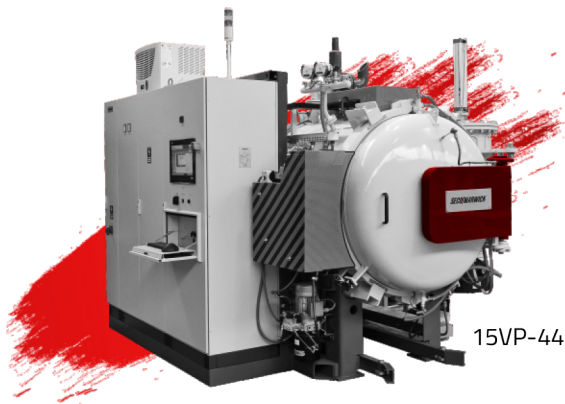

# BLACK FRIDAY

Useful dimensions (W x H x L)	<b>900x900x1200 mm</b>
Maximum load gross weight	<b>1500 kg</b>
Thermal insulation	<b>graphite</b>
Ultimate vacuum	<b>1x10<sup>-2</sup> mbar</b>
Max. quenching pressure	<b>15 bar abs.</b>
Scope of supply	<b>Furnace, control cabinet</b>
<b>Ready for shipment</b>	<b>FIRST UNIT SOLD</b>

Useful dimensions (W x H x L)	<b>600x600x900 mm</b>
Maximum load gross weight	<b>800 kg</b>
Thermal insulation	<b>graphite</b>
Ultimate vacuum	<b>1x10<sup>-2</sup> mbar</b>
Max. quenching pressure	<b>15 bar abs.</b>
Scope of supply	<b>Furnace, control cabinet</b>
<b>Ready to shipment</b>	<b>OCTOBER 2022</b>

Useful dimensions (W x H x L)	<b>400x400x600 mm</b>
Maximum load gross weight	<b>200 kg</b>
Thermal insulation	<b>graphite</b>
Ultimate vacuum	<b>1x10<sup>-2</sup> mbar</b>
Max. quenching pressure	<b>15 bar abs.</b>
Scope of supply	<b>Furnace, control cabinet</b>
<b>Ready to shipment</b>	<b>OCTOBER 2022</b>

Useful dimensions (W x H x L)	<b>500x100x500 mm (up to 600x600x900 mm)**</b>
Maximum load gross weight	<b>20 kg (up to 200 kg)**</b>
Thermal insulation	<b>metal</b>
Ultimate vacuum	<b>1x10<sup>-4</sup> mbar</b>
Max. quenching pressure	<b>1,5 bar abs.</b>
Scope of supply	<b>Furnace, control cabinet, gas cabinet, Closed Loop Water System and loader</b>
<b>Ready to shipment</b>	<b>~2 WEEKS</b>